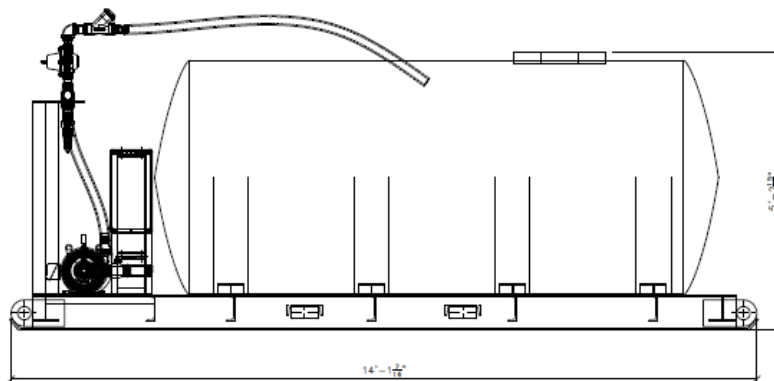

MELLOTT®

TECHNICAL DATA – MC2035WTS

UNIT

- Standard 2035 gallon tank with 2" outlet
- Manual 4-Point Leveling System
- Tandem Axle Suspension with Eight (8) 11R24.5 Tires
- Road Ready (Airbrakes, Mud Flaps)