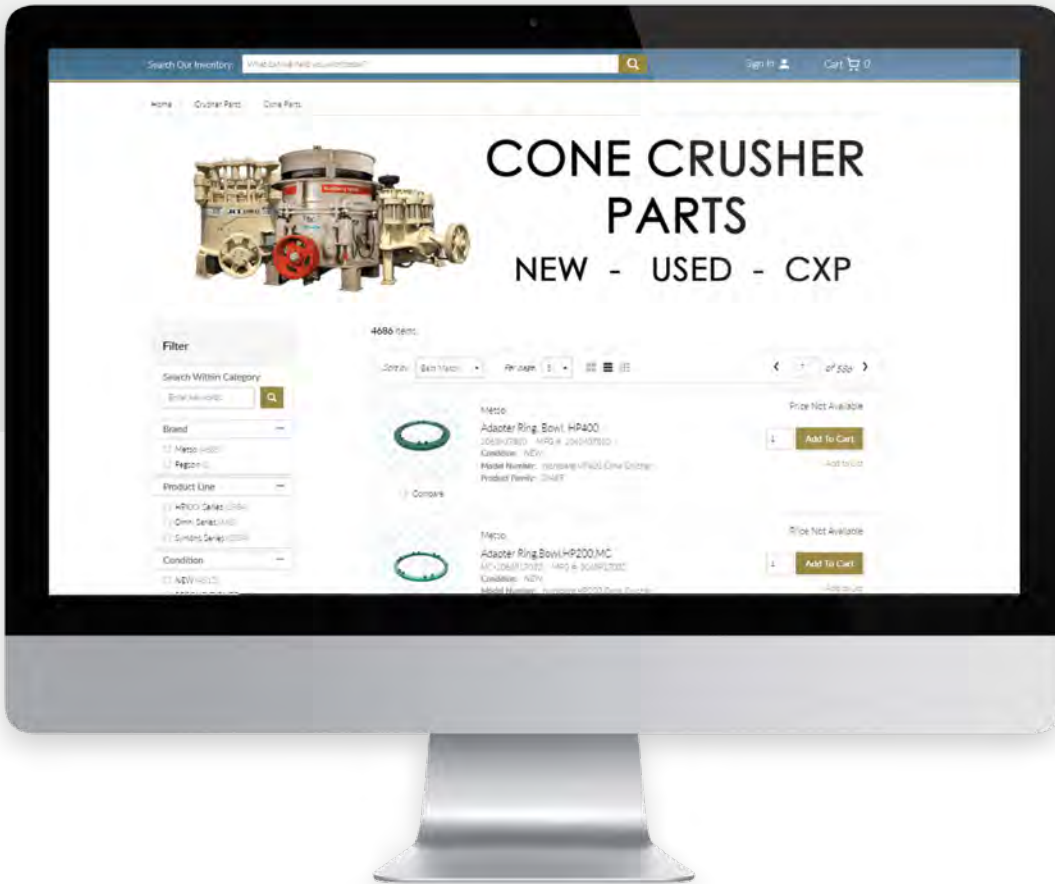

We give you access to the parts you need, and the ability to order parts when you need them.