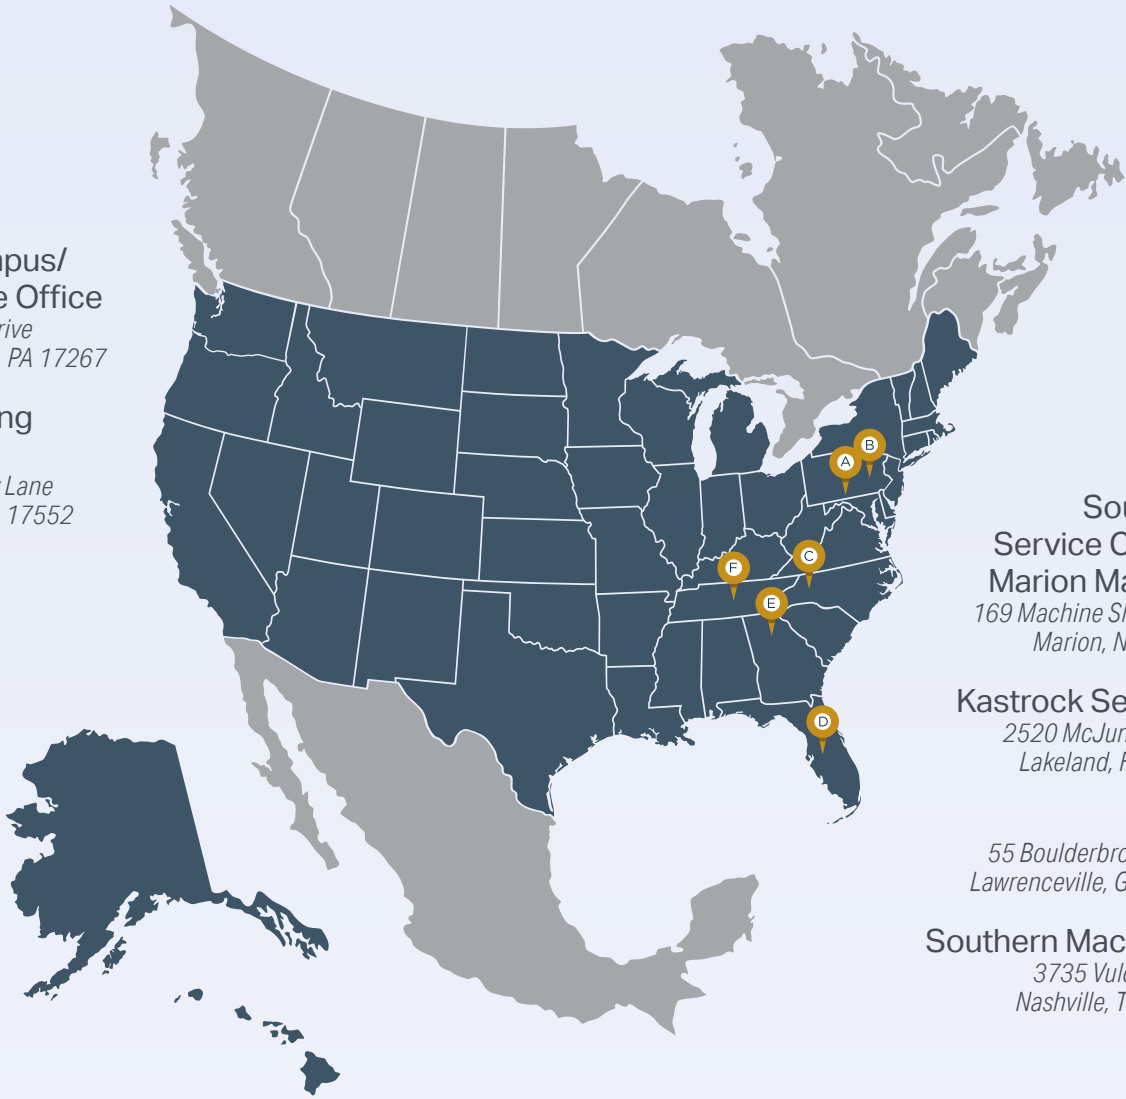

Ⓑ Engineering
Office
541 Farmview Lane
Mount Joy, PA 17552

Southern Ⓒ
Service Center/
Marion Machine
169 Machine Shop Road
Marion, NC 28752

Kastrock Services Ⓓ
2520 McJunkin Road
Lakeland, FL 33803

NorX Ⓔ
55 Boulderbrook Circle
Lawrenceville, GA 30045