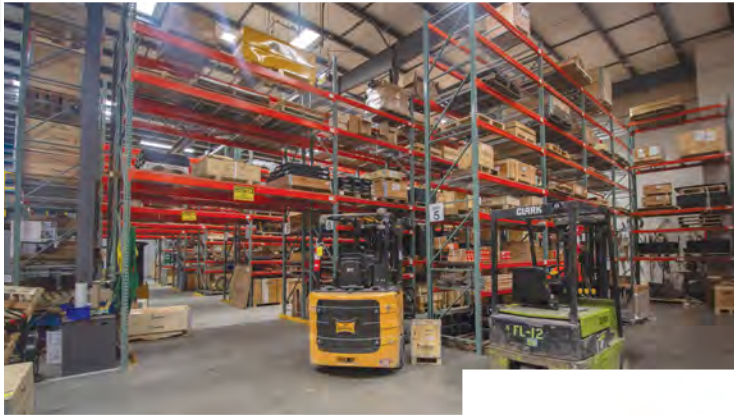

A History of Precision

SERVICE

PARTS

EQUIPMENT

CRUSHING

SYSTEMS

At Mellott we house the largest inventory of crusher parts, screening parts and conveyor components on the East Coast to keep our customers up and running.

P A R T S

MELLOTT®

At Mellott we carry the largest parts and equipment inventory on the East Coast. We offer more than \$50 million in parts inventory and have the expertise to help you find the right part the first time.