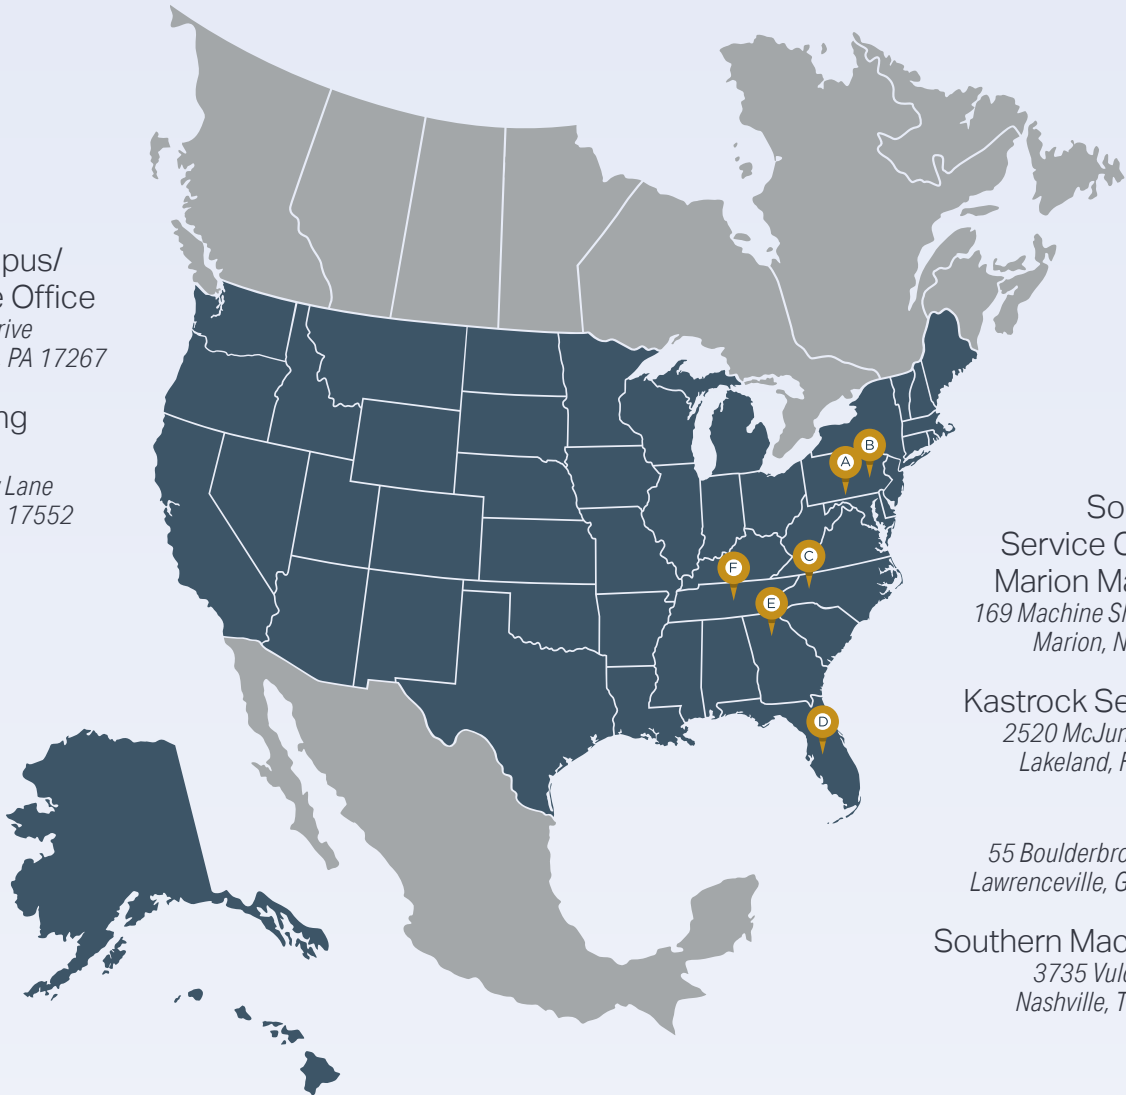

Southern Service Center/
Marion Machine Ⓒ
169 Machine Shop Road
Marion, NC 28752

Kastrock Services Ⓓ
2520 McJunkin Road
Lakeland, FL 33803

NorX Ⓔ
55 Boulderbrook Circle
Lawrenceville, GA 30045

Southern Machinery Ⓕ
3735 Vulcan Drive
Nashville, TN 37211