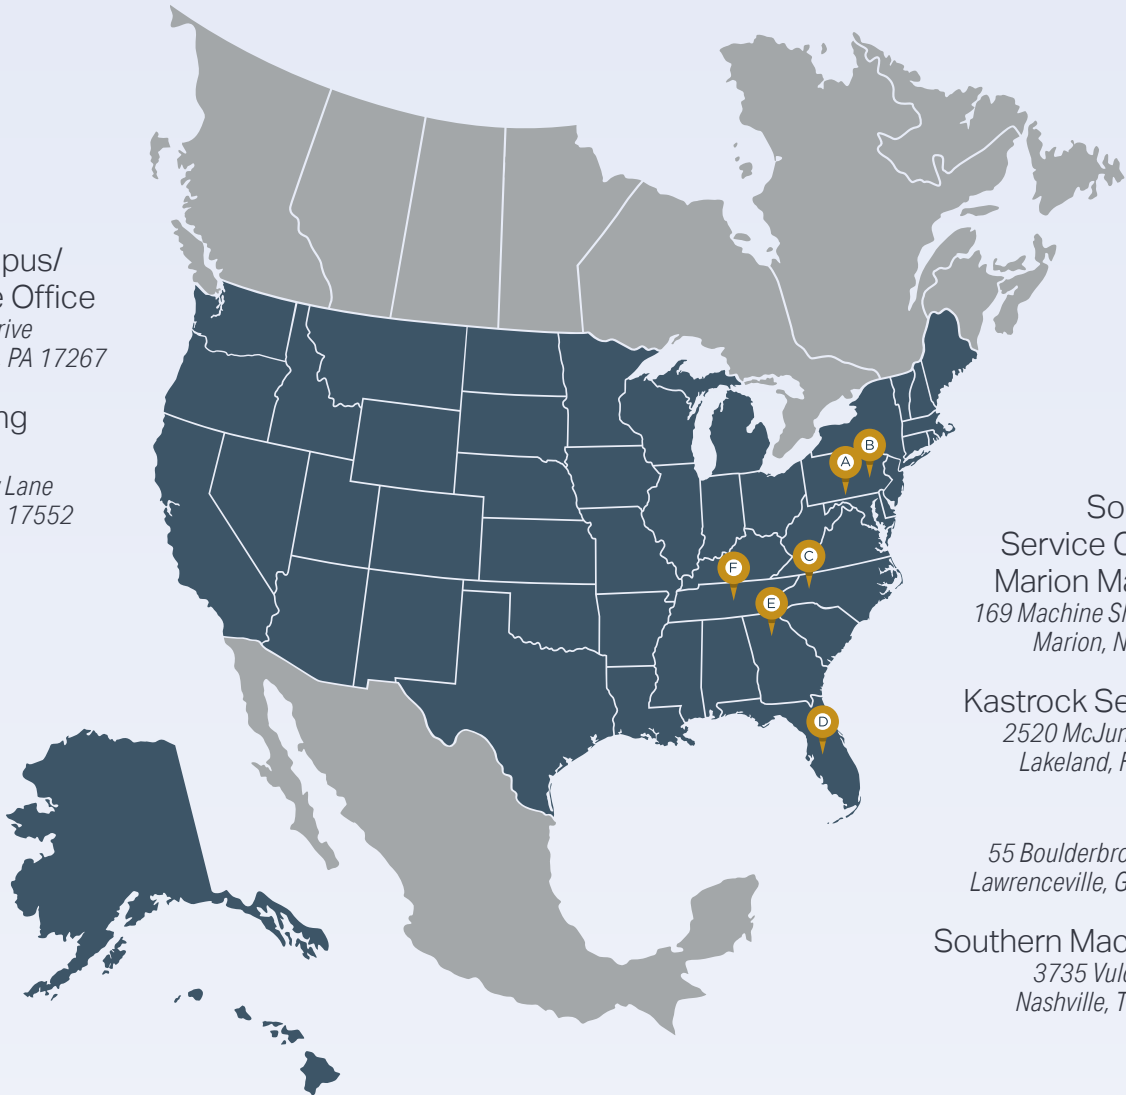

Southern Ⓒ
Service Center/
Marion Machine
169 Machine Shop Road
Marion, NC 28752

Kastrock Services Ⓓ
2520 McJunkin Road
Lakeland, FL 33803

NorX Ⓔ
55 Boulderbrook Circle
Lawrenceville, GA 30045

Southern Machinery Ⓕ
3735 Vulcan Drive
Nashville, TN 37211