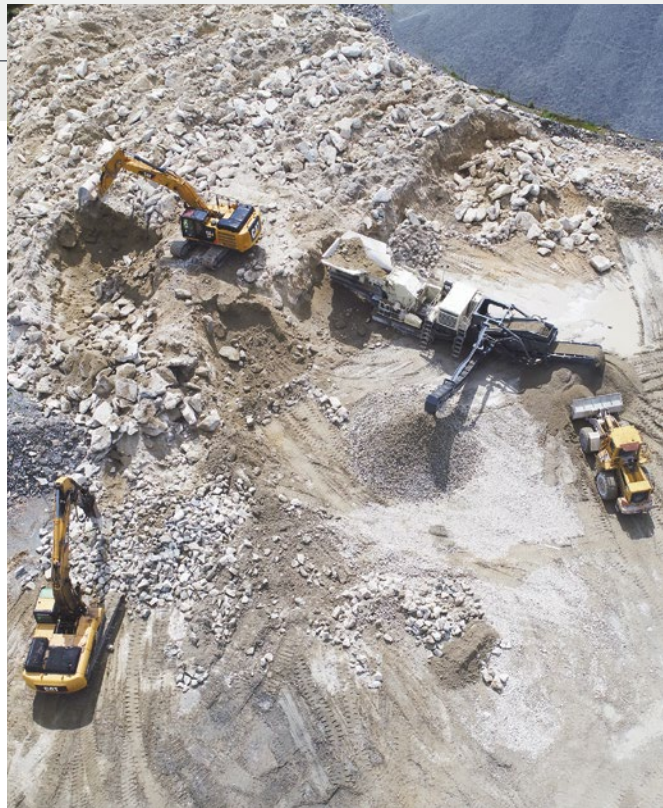

**200+ MILLION CONTRACTED
TONS CRUSHED**

Plant on Reserves

- ▶ Access remaining reserves
- ▶ Sustain market share and mine life
- ▶ Reduce plant footprint

Crushing Overburden

- ▶ Create saleable product
- ▶ Minimize overburden storage
- ▶ Create access to clean reserves
- ▶ Eliminate contamination of primary products

Recycling

- ▶ Recycled concrete
- ▶ Recycled asphalt

Build Operate Transfer (BOT) Plants

- ▶ Mellott will build the plant to meet your market needs
- ▶ Allows you to establish the market and develop the quarry
- ▶ Mellott will operate the plant with factory and industry trained personnel
- ▶ Mellott will work with and train your personnel on site how to safely operate the plant
- ▶ Mellott will then transfer the plant to you at the end of the original contract.